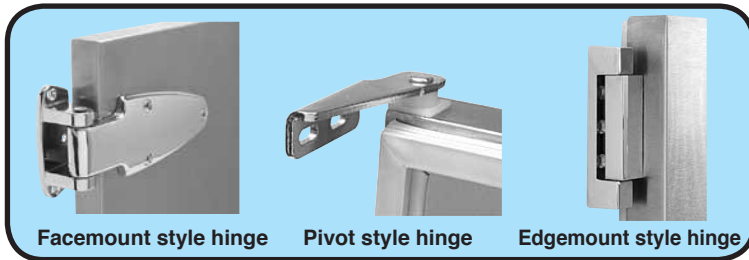

### CUSTOM-MADE REPLACEMENT REACH-IN DOORS

Facemount style hinge    Pivot style hinge    Edgemount style hinge

Overlap or Slab style door

Infit style door

- We build your door with edgemount, facemount or pivot style hardware (hardware extra, as it is not included)
- All custom-made doors include door gaskets – magnetic or compression style – without additional charge